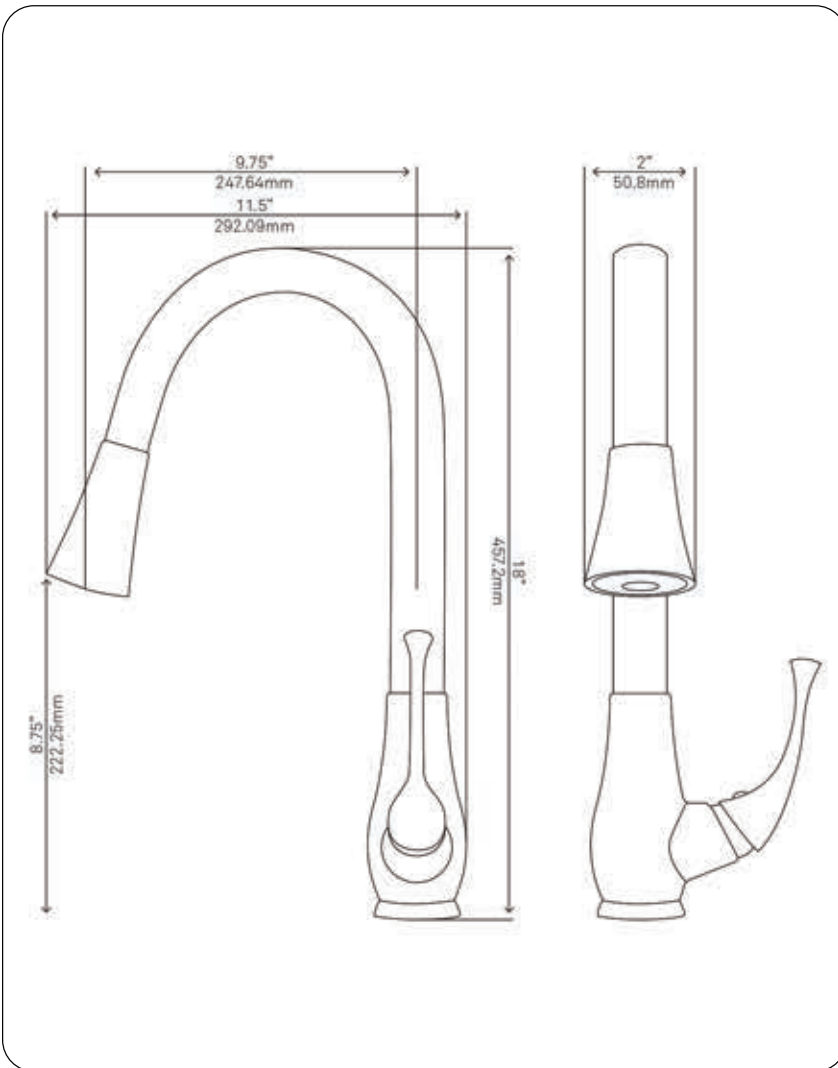

NOTES

Novatto reserves the right (1) to make changes in specifications and materials, and (2) to change or discontinue models, both without notice or obligation. Dimensions are for reference only, see www.NovattoInc.com for finish options and product availability.

Novatto Inc
TOLL FREE 844.404.4242
www.NovattoInc.com